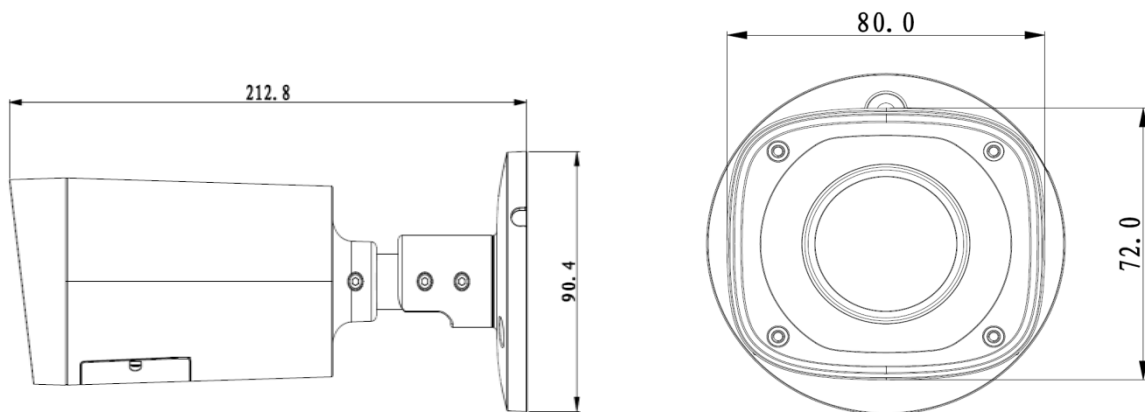

## DH-IPC-HFW2320R-ZS/VFS

Smart Phone	iPhone, iPad, Android, Windows Phone	
<b>Auxiliary Interface</b>		
Memory Slot	Micro SD , Max 128GB	
RS485	N/A	
Alarm	N/A	
PIR Sensor Range	N/A	
<b>General</b>		
Power Supply	DC12V/PoE (802.3af)	
Power Consumption	<5.5W	<8.5W
Working Environment	-30°C~+60°C, Less than 95% RH	
Ingress Protection	IP66	
Vandal Resistance	N/A	
Dimensions	72mm×80mm×212.8mm	
Weight	0.65kg	

## Dimensions (mm)